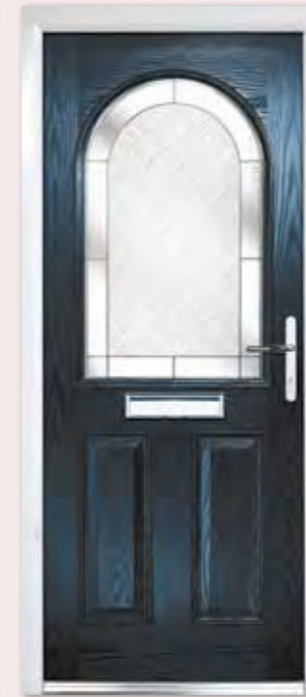

Composite Half Arched
Colour Blue
Glass Platinum Diamond
Furniture Chrome