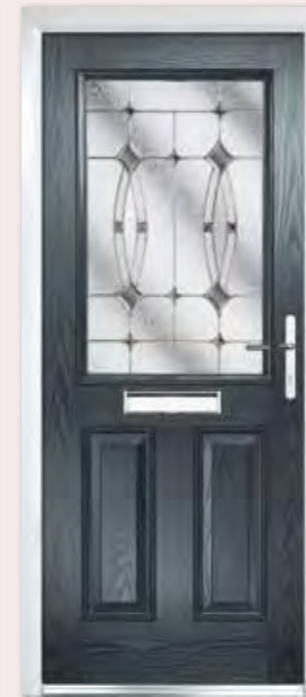

Composite Half
Colour Anthracite Grey
Glass Lunna
Furniture Chrome