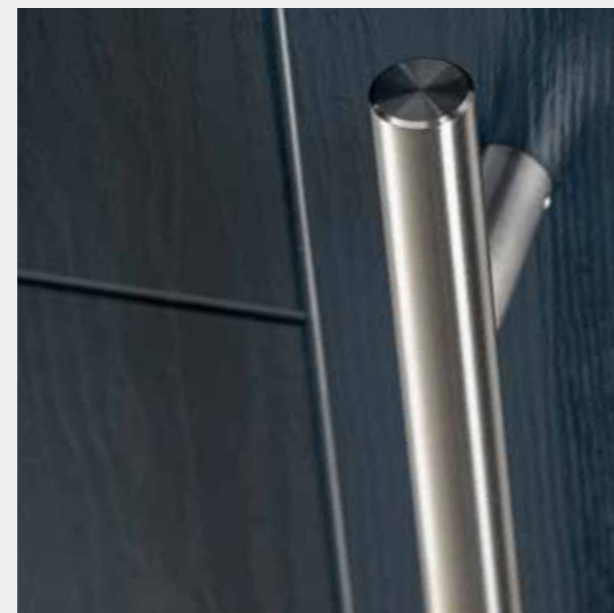

Select

With its strong European influence, the newly introduced contemporary Select offers a range of distinctive door styles which feature a horizontal or wishbone grooved pattern for a striking, modern effect.