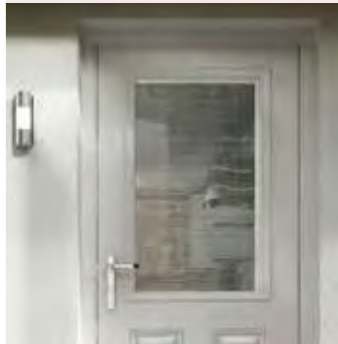

Enclosed Mini-blind

Perfect when added privacy is essential.

Mini-blinds have a simple control mechanism to be raised or tilted with one hand. This system uses a magnetic tab rather than a traditional cord so is completely safe to use around children.