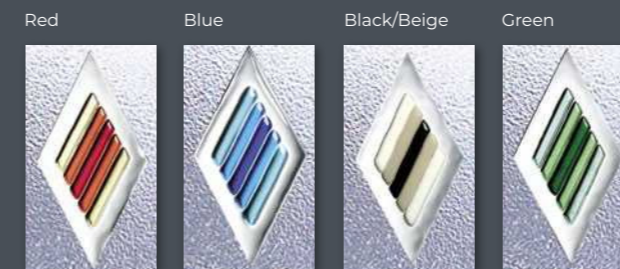

Balmoral One Classic Fused Jewel Red
Colour Red
Frame White