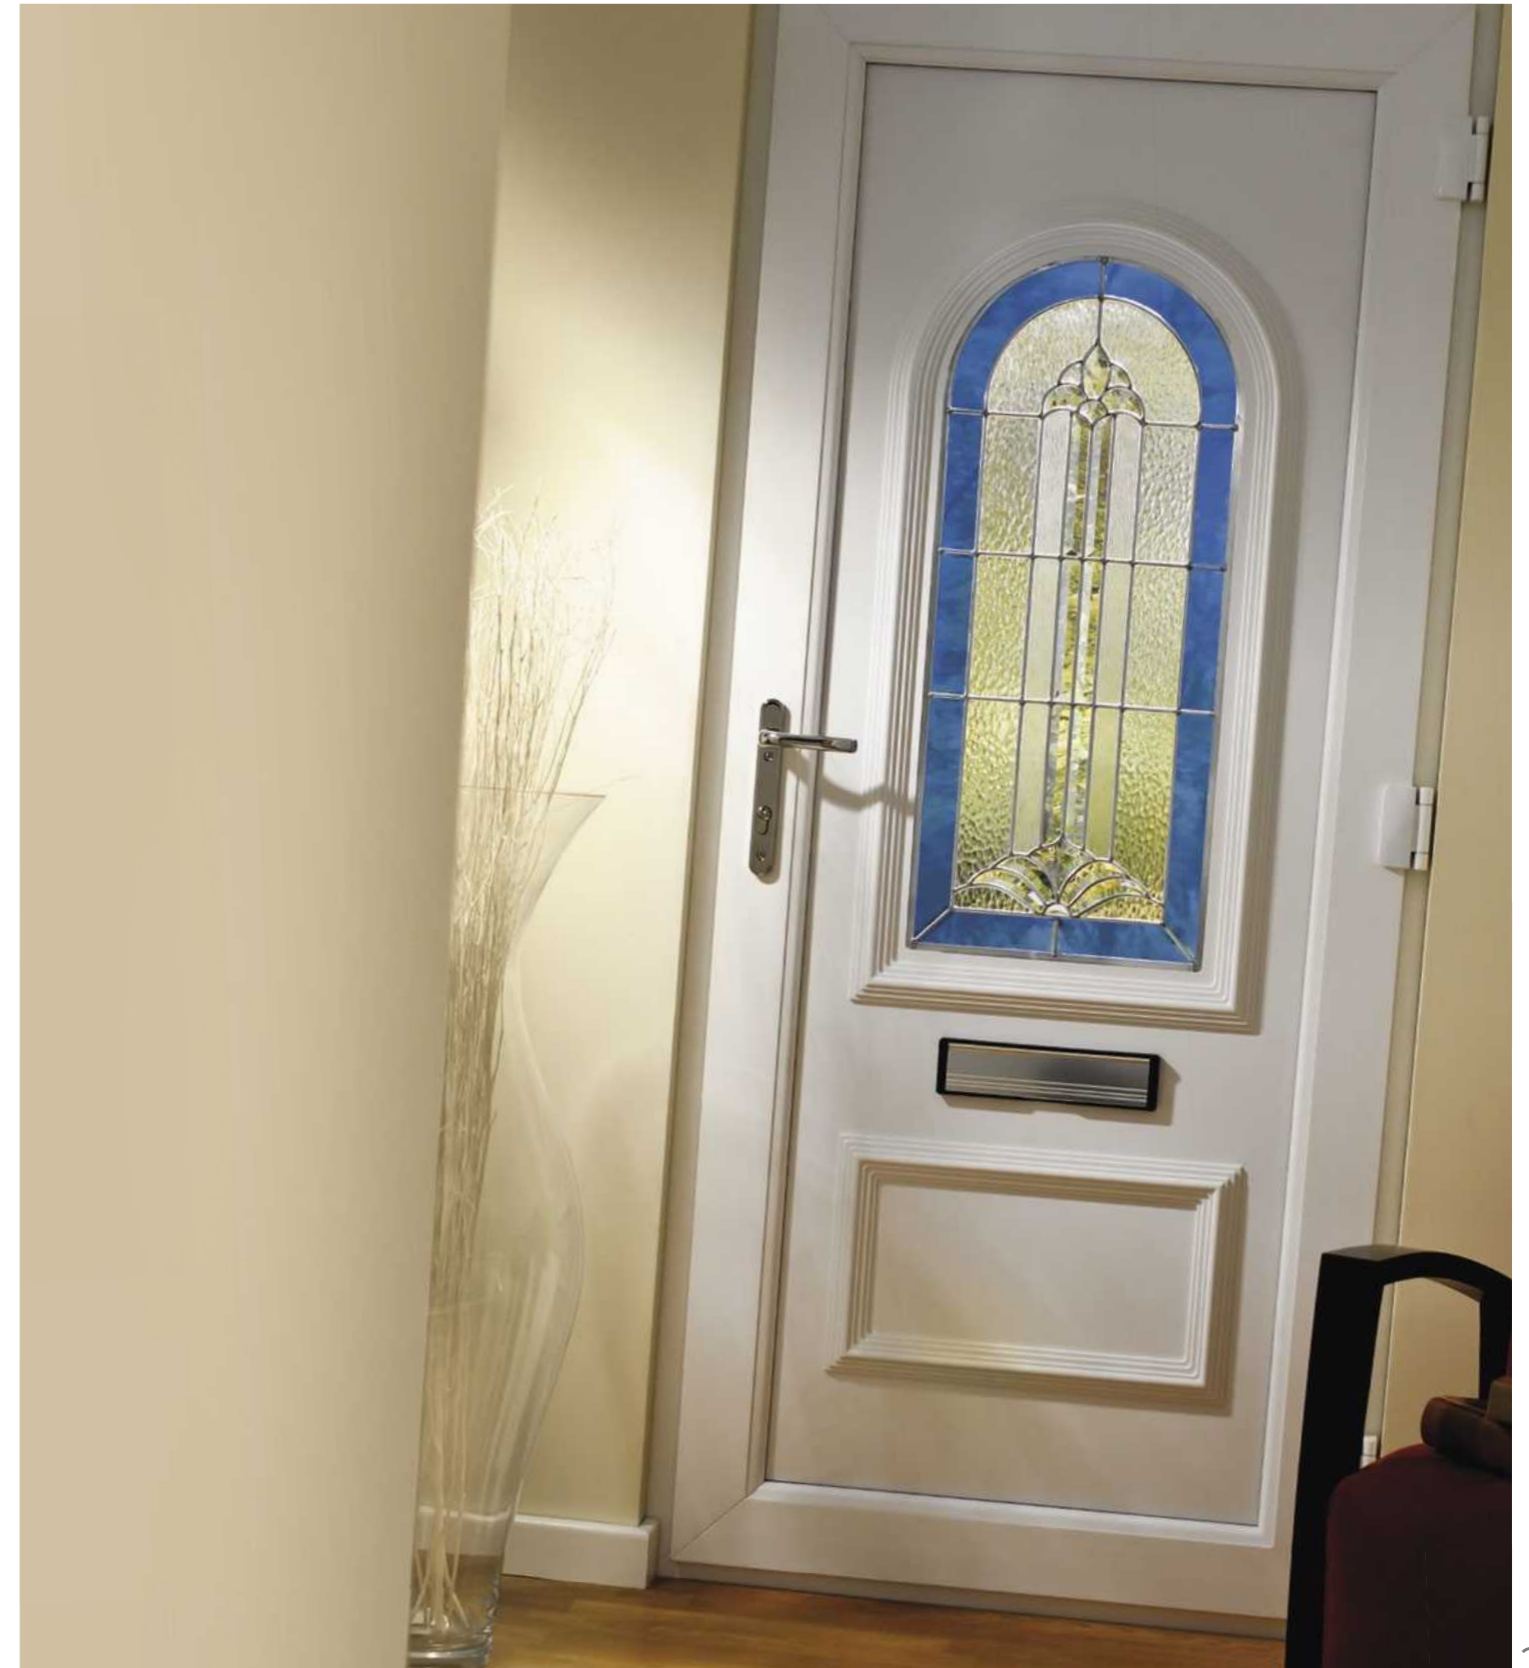

Door Maintenance

Keep your door looking great for longer

Your new PVC-U door is extremely low maintenance and is very easy to clean. How often will depend on where you live. For instance, a coastal or industrialised location, or near a busy road, may mean cleaning is required a little more often.

We recommend the following to help you get the very best from your PVC-U door:

Cleaning your door

- Wash the door and door frame with warm soapy water and a soft, lint-free cloth to remove grime and atmospheric deposits.
- Never use a pressure washer or steam cleaner.
- Stubborn marks on the door frame may need to be tackled with a specialised PVC cleaner but please ensure you read the cleaning guidelines carefully ensure suitability.
- Under no circumstances should you use any solvent-based or abrasive cleaners and avoid the use of any adhesives or tack for temporary fixing i.e. For seasonal or other decorations.

Maintaining your door

- Once every six months or so, apply a little light engineering oil (such as 3 in 1 oil) on all moving parts of the lock, cylinder and hinges.
- We also recommend that you help protect your door from possible natural thermal distortion by engaging the locking points by simply pulling up the handle each time you shut the door.

With a little care and attention, your PVC-U door should continue to look great for years to come!