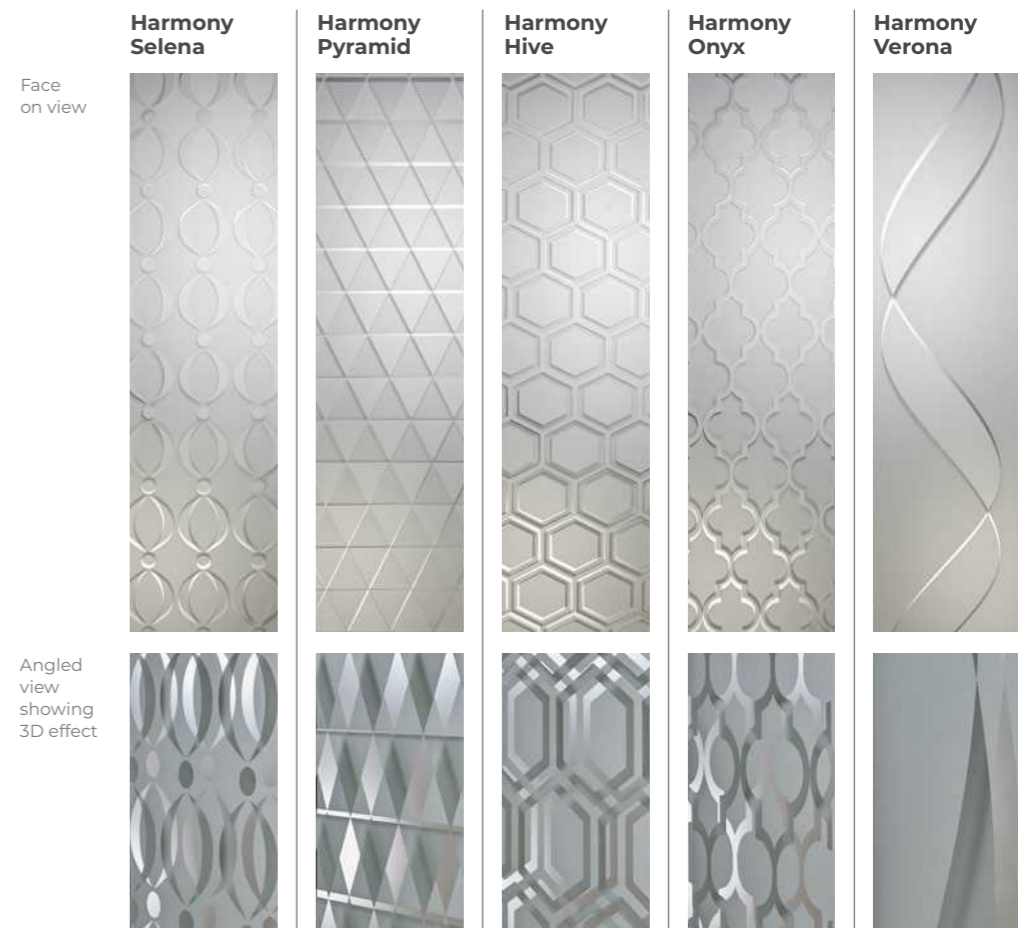

Modern Collection

If you're looking for a contemporary style that makes a real statement, the Modern Collection, featuring high grade, stainless-steel trims, is the perfect choice for your home.

Exclusive Glasses

Modern 5101 Harmony Collection

The exclusive Harmony Collection provides contemporary, etched effect geometric designs which cleverly feature on both sides of the double-glazed unit to create a three-dimensional effect which is both elegant and striking.

Please Note: Only available in Modern 5101