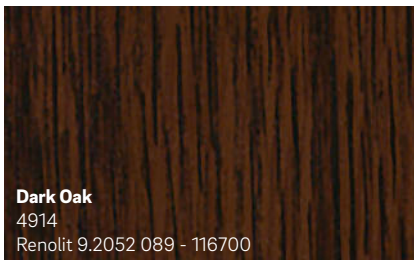

Traditional Collection