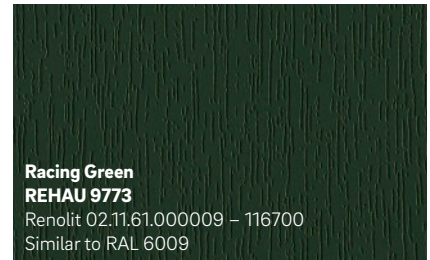

Statement Collection