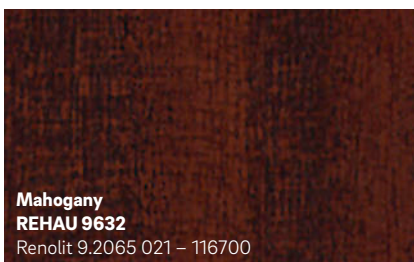

Traditional Collection