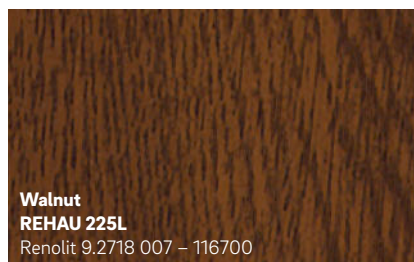

Traditional Collection