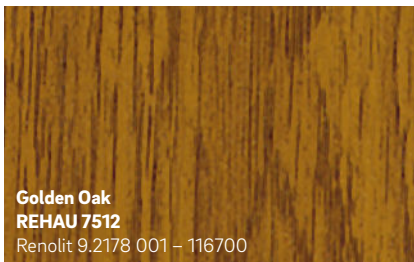

Traditional Collection